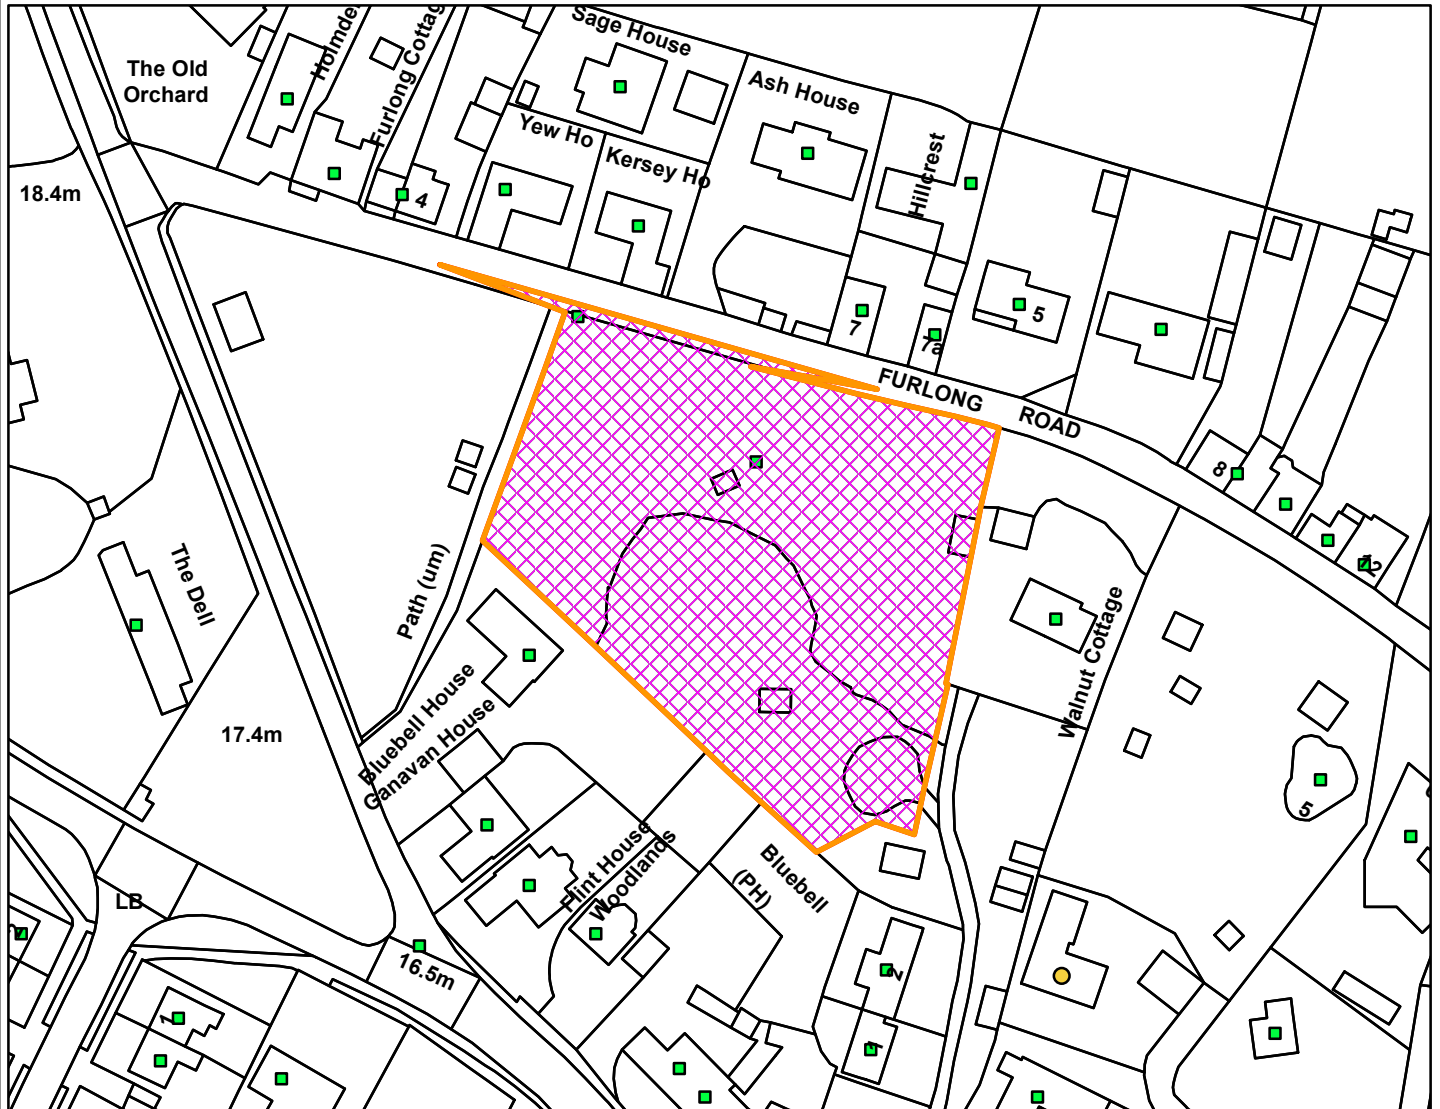

# 23/01375/F

Borough Council of  
**King's Lynn &  
West Norfolk**

Land S of 4A To 7A Furlong Road Stoke Ferry Norfolk PE33 9SU

### Legend

**Scale:** 1:1,250

Reproduced from the Ordnance Survey map with permission of the Controller of His Majesty's Stationery Office © Crown Copyright 2023.

Unauthorised reproduction infringes Crown Copyright and may lead to prosecution or civil proceedings.